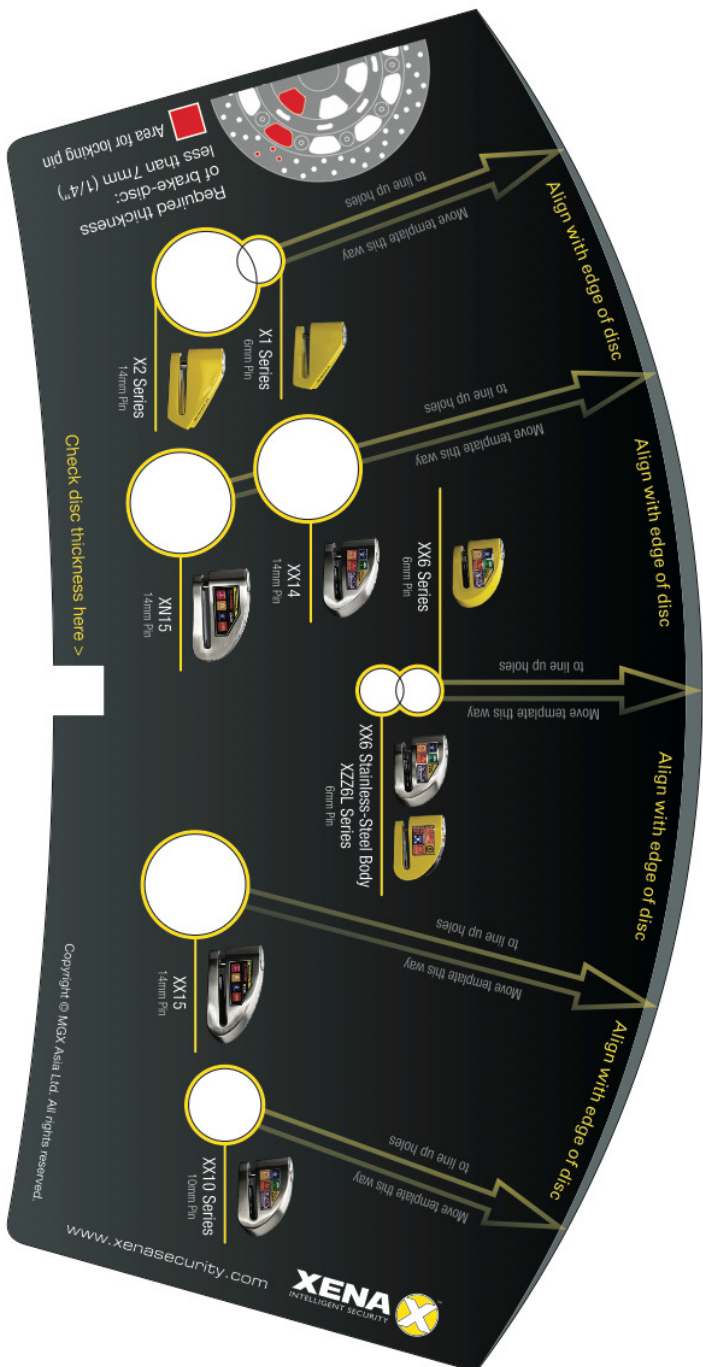

XENA SECURITY LOCKFITTER

Print the PDF at 100% and check the template against your brake disc to see which XENA disc-lock is best-suited to your motorcycle's brake disc.