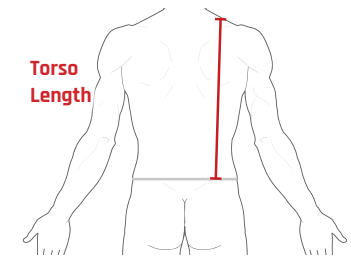

Product code	BACK PROTECTORS	Measurement	Ladies M	S	M	L	XL	
FF1024	Pro Sub 4K	Waist to shoulder	-	36cm - 41cm	41cm - 46cm	46cm - 50cm	50cm - 53cm	-
FF1042	Pro L2K Dynamic	Waist to shoulder	41cm - 46cm	41cm - 46cm	47cm - 51cm	50cm - 55cm	-	-
FF1054	FreeLite	Waist to shoulder	-	32cm - 37cm	37cm - 41cm	41cm - 44cm	-	-
	UPPER BODY	Measurement	XS	S	M	L	XL	
FF20132	EX-K Harness Adventure	Torso length	-	39cm - 43cm	43cm - 47cm	47cm - 50cm	-	-
FF20122	EX-K Harness Flite +	Torso length	-	39cm - 43cm	43cm - 47cm	47cm - 50cm	-	-
FF20112	EX-K Harness Flite	Torso length	-	39cm - 43cm	43cm - 47cm	47cm - 50cm	-	-
FF40041	Rib Protector V2	Age	-	13 - 14 years	15 - 21 years	21 + years	-	-
		Chest	-	79cm - 83cm	84cm - 94cm	95cm - 104cm	-	-
		Measurement		S/M	S/M	L/XL	L/XL	
FF40131	Elite Chest Protector	Chest	-	94cm - 105cm	94cm - 105cm	106cm - 118cm	106cm - 118cm	-
	LIMB PROTECTORS	Measurement	XS	S	M	L	XL	
FF3114/FF3124	Pro Tube X-V 1 & 2	Elbow/Knee joint	-	25cm - 30cm	31cm - 40cm	41cm +	-	-
FF7400/FF7410	Sport Tube 1 & 2	Elbow/Knee joint	-	25cm - 30cm	31cm - 40cm	41cm +	-	-
FF2014	EX-K Arm Protector	Elbow joint	-	> 30cm	31cm - 35cm	35cm +	-	-
	ARMoured CLOTHING	Measurement	XS	S	M	L	XL / XXL	
FF3036/FF3046	Pro Shirt X-V 1 & 2	Chest	-	89cm - 99cm	100cm - 111cm	114cm - 122cm	124cm - 134cm	-
FF3109/FF3129	Pro Jacket X-V 1 & 2	Chest	-	94cm - 104cm	107cm - 117cm	119cm - 127cm	129cm - 137cm	-
FF3049/FF3059	Pro Vest X-V 1 & 2	Chest	-	89cm - 99cm	100cm - 111cm	114cm - 122cm	124cm - 134cm	-
FF30441/FF30442	Pro Pants X-V 1 & 2	Waist	-	76cm - 84cm	86cm - 94cm	96cm - 104cm	107cm - 114cm	-
FF30401/FF30402	Pro Shorts X-V 1 & 2	Waist	-	76cm - 84cm	86cm - 94cm	96cm - 104cm	107cm - 114cm	-
		Measurement	XS	S	M	L	XL	
FF7100/FF7110	Sport Shirt 1 & 2	Chest	81cm - 89cm	91cm - 99cm	100cm - 111cm	114cm - 122cm	124cm - 132cm	-
FF7200/FF7210	Sport Jacket 1 & 2	Chest	81cm - 89cm	91cm - 99cm	100cm - 111cm	114cm - 122cm	124cm - 132cm	-
FF7300/FF7310	Sport Pants 1 & 2	Waist	66cm - 74cm	76cm - 84cm	86cm - 94cm	96cm - 104cm	107cm - 114cm	-
		Measurement	XS	S	M	L	XL	XXL
FF3010	Contact Shorts	Waist	-	69cm - 76cm	79cm - 81cm	84cm - 86cm	89cm - 91cm	94cm - 96cm
	CLIMATE CONTROL	Measurement	XS	S	M	L	XL	XXL
FF6041	Tech 2 Base Layer Shirt	Chest	74cm - 79cm	81cm - 89cm	91cm - 99cm	102cm - 109cm	112cm - 119cm	-
FF6043	Tech 2 Base Layer Pants	Waist	66cm - 74cm	76cm - 84cm	86cm - 94cm	97cm - 104cm	107cm - 114cm	-
FF6044	Tech 2 Base Layer Balaclava	Universal	One size	One size	One size	One size	One size	One size
FF6045	Tech 2 Base Layer Neck Tube	Universal	One size	One size	One size	One size	One size	One size
FF5021	Tornado Advance Shirt	Chest	79cm - 84cm	86cm - 91cm	94cm - 99cm	102cm - 107cm	109cm - 114cm	117cm - 122cm
FF5022	Tornado Advance Pants	Waist	61cm - 69cm	71cm - 79cm	81cm - 86cm	89cm - 96cm	99cm - 107cm	109cm - 117cm
FF5023	Tornado Advance Balaclava	Universal	One size	One size	One size	One size	One size	One size
FF5024	Tornado Advance Neck Warmer	Universal	One size	One size	One size	One size	One size	One size
FF5025	Tornado Advance Gloves	Palm size	-	18cm	19cm - 20cm	21cm - 23cm	24cm - 25cm	-

PLEASE NOTE: These sizings are for guidance only. Forcefield always recommend that you are professionally sized to ensure correct fitting.