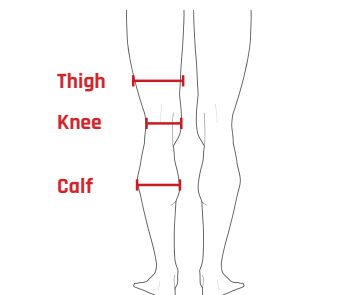

### MOTO COLLECTION

Product code	BACK PROTECTORS	Measurement	Ladies M	S	M	L	XL	
FF1024	Pro Sub 4K	Waist to shoulder	-	14" - 16"	16" - 18"	18" - 19¾"	19¾" - 21"	-
FF1042	Pro L2K Dynamic	Waist to shoulder	16" - 18"	16" - 18"	18½" - 20"	19¾" - 21½"	-	-
FF1054	FreeLite	Waist to shoulder	-	12½" - 14½"	14½" - 16"	16" - 17½"	-	-
	UPPER BODY	Measurement	XS	S	M	L	XL	
FF20132	EX-K Harness Adventure	Torso length	-	> 17"	17¼" - 18½"	18½"+	-	-
FF20122	EX-K Harness Flite +	Torso length	-	> 17"	17¼" - 18½"	18½"+	-	-
FF20112	EX-K Harness Flite	Torso length	-	> 17"	17¼" - 18½"	18½"+	-	-
FF40041	Rib Protector V2	Age	-	13 - 14 years	15 - 21 years	21 + years	-	-
		Chest	-	31" - 32½"	33" - 37"	37½" - 41"	-	-
		Measurement	S/M	S/M	L/XL	L/XL		
FF40131	Elite Chest Protector	Chest	-	39" - 43"	39" - 43"	44"+	44"+	-
	LIMB PROTECTORS	Measurement	XS	S	M	L	XL	
FF3114/FF3124	Pro Tube X-V 1 & 2	Elbow/Knee joint	-	10" - 12"	12¼" - 15¾"	16"+	-	-
FF7400/FF7410	Sport Tube 1 & 2	Elbow/Knee joint	-	10" - 12"	12¼" - 15¾"	16"+	-	-
FF2014	EX-K Arm Protector	Elbow joint	-	> 12"	12¼" - 13¾"	14"+	-	-
	ARMoured CLOTHING	Measurement	XS	S	M	L	XL / XXL	
FF3036/FF3046	Pro Shirt X-V 1 & 2	Chest	-	35" - 39"	40" - 44"	45" - 48"	49" - 53"	-
FF3109/FF3129	Pro Jacket X-V 1 & 2	Chest	-	37" - 41"	42" - 46"	47" - 50"	51" - 54"	-
FF3049/FF3059	Pro Vest X-V 1 & 2	Chest	-	35" - 39"	40" - 44"	45" - 48"	49" - 53"	-
FF30441/FF30442	Pro Pants X-V 1 & 2	Waist	-	30" - 33"	34" - 37"	38" - 41"	42" - 45"	-
FF30401/FF30402	Pro Shorts X-V 1 & 2	Waist	-	30" - 33"	34" - 37"	38" - 41"	42" - 45"	-
		Measurement	XS	S	M	L	XL	
FF7100/FF7110	Sport Shirt 1 & 2	Chest	32" - 35"	36" - 39"	40" - 44"	45" - 48"	49" - 52"	-
FF7200/FF7210	Sport Jacket 1 & 2	Chest	32" - 35"	36" - 39"	40" - 44"	45" - 48"	49" - 52"	-
FF7300/FF7310	Sport Pants 1 & 2	Waist	26" - 29"	30" - 33"	34" - 37"	38" - 41"	42" - 45"	-
		Measurement	XS	S	M	L	XL	XXL
FF3010	Contact Shorts	Waist	-	27" - 30"	31" - 32"	33" - 34"	35" - 36"	37" - 38"
	CLIMATE CONTROL	Measurement	XS	S	M	L	XL	XXL
FF6041	Tech 2 Base Layer Shirt	Chest	29" - 31"	32" - 35"	36" - 39"	40" - 43"	44" - 47"	-
FF6043	Tech 2 Base Layer Pants	Waist	26" - 29"	30" - 33"	34" - 37"	38" - 41"	42" - 45"	-
FF6044	Tech 2 Base Layer Balaclava	Universal	One size	One size	One size	One size	One size	One size
FF6045	Tech 2 Base Layer Neck Tube	Universal	One size	One size	One size	One size	One size	One size
FF5021	Tornado Advance Shirt	Chest	31" - 33"	34" - 36"	37" - 39"	40" - 42"	43" - 45"	46" - 48"
FF5022	Tornado Advance Pants	Waist	24" - 27"	28" - 31"	32" - 34"	35" - 38"	39" - 42"	43" - 46"
FF5023	Tornado Advance Balaclava	Universal	One size	One size	One size	One size	One size	One size
FF5024	Tornado Advance Neck Warmer	Universal	One size	One size	One size	One size	One size	One size
FF5025	Tornado Advance Gloves	Palm size	-	7"	7½" - 8"	8½" - 9"	9½" - 10"	-