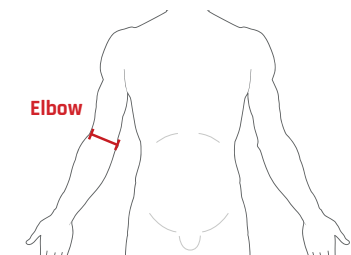

Product code	BACK PROTECTORS	Measurement	Ladies M	S	M	L	XL	
FF1024	Pro Sub 4K	Waist to shoulder	-	36cm - 41cm	41cm - 46cm	46cm - 50cm	50cm - 53cm	-
FF1042	Pro L2K Dynamic	Waist to shoulder	41cm - 46cm	41cm - 46cm	47cm - 51cm	50cm - 55cm	-	-
FF1054	FreeLite	Waist to shoulder	-	32cm - 37cm	37cm - 41cm	41cm - 44cm	-	-
	UPPER BODY	Measurement	XS	S	M	L	XL	
FF20132	EX-K Harness Adventure	Torso length	-	39cm - 43cm	43cm - 47cm	47cm - 50cm	-	-
FF20122	EX-K Harness Flite +	Torso length	-	39cm - 43cm	43cm - 47cm	47cm - 50cm	-	-
FF20112	EX-K Harness Flite	Torso length	-	39cm - 43cm	43cm - 47cm	47cm - 50cm	-	-
FF40041	Rib Protector V2	Age	-	13 - 14 years	15 - 21 years	21 + years	-	-
		Chest	-	79cm - 83cm	84cm - 94cm	95cm - 104cm	-	-
		Measurement		S/M	S/M	L/XL	L/XL	
FF40131	Elite Chest Protector	Chest	-	94cm - 105cm	94cm - 105cm	106cm - 118cm	106cm - 118cm	-
	LIMB PROTECTORS	Measurement	XS	S	M	L	XL	
FF3114/FF3124	Pro Tube X-V 1 & 2	Elbow/Knee joint	-	25cm - 30cm	31cm - 40cm	41cm +	-	-
FF7400/FF7410	Sport Tube 1 & 2	Elbow/Knee joint	-	25cm - 30cm	31cm - 40cm	41cm +	-	-
FF2014	EX-K Arm Protector	Elbow joint	-	> 30cm	31cm - 35cm	35cm +	-	-
	ARMoured CLOTHING	Measurement	XS	S	M	L	XL / XXL	
FF3036/FF3046	Pro Shirt X-V 1 & 2	Chest	-	89cm - 99cm	100cm - 111cm	114cm - 122cm	124cm - 134cm	-
FF3109/FF3129	Pro Jacket X-V 1 & 2	Chest	-	94cm - 104cm	107cm - 117cm	119cm - 127cm	129cm - 137cm	-
FF3049/FF3059	Pro Vest X-V 1 & 2	Chest	-	89cm - 99cm	100cm - 111cm	114cm - 122cm	124cm - 134cm	-
FF30441/FF30442	Pro Pants X-V 1 & 2	Waist	-	76cm - 84cm	86cm - 94cm	96cm - 104cm	107cm - 114cm	-
FF30401/FF30402	Pro Shorts X-V 1 & 2	Waist	-	76cm - 84cm	86cm - 94cm	96cm - 104cm	107cm - 114cm	-
		Measurement	XS	S	M	L	XL	
FF7100/FF7110	Sport Shirt 1 & 2	Chest	81cm - 89cm	91cm - 99cm	100cm - 111cm	114cm - 122cm	124cm - 132cm	-
FF7200/FF7210	Sport Jacket 1 & 2	Chest	81cm - 89cm	91cm - 99cm	100cm - 111cm	114cm - 122cm	124cm - 132cm	-
FF7300/FF7310	Sport Pants 1 & 2	Waist	66cm - 74cm	76cm - 84cm	86cm - 94cm	96cm - 104cm	107cm - 114cm	-
		Measurement	XS	S	M	L	XL	XXL
FF3010	Contact Shorts	Waist	-	69cm - 76cm	79cm - 81cm	84cm - 86cm	89cm - 91cm	94cm - 96cm
	CLIMATE CONTROL	Measurement	XS	S	M	L	XL	XXL
FF6041	Tech 2 Base Layer Shirt	Chest	74cm - 79cm	81cm - 89cm	91cm - 99cm	102cm - 109cm	112cm - 119cm	-
FF6043	Tech 2 Base Layer Pants	Waist	66cm - 74cm	76cm - 84cm	86cm - 94cm	97cm - 104cm	107cm - 114cm	-
FF6044	Tech 2 Base Layer Balaclava	Universal	One size	One size	One size	One size	One size	One size
FF6045	Tech 2 Base Layer Neck Tube	Universal	One size	One size	One size	One size	One size	One size
FF5021	Tornado Advance Shirt	Chest	79cm - 84cm	86cm - 91cm	94cm - 99cm	102cm - 107cm	109cm - 114cm	117cm - 122cm
FF5022	Tornado Advance Pants	Waist	61cm - 69cm	71cm - 79cm	81cm - 86cm	89cm - 96cm	99cm - 107cm	109cm - 117cm
FF5023	Tornado Advance Balaclava	Universal	One size	One size	One size	One size	One size	One size
FF5024	Tornado Advance Neck Warmer	Universal	One size	One size	One size	One size	One size	One size
FF5025	Tornado Advance Gloves	Palm size	-	18cm	19cm - 20cm	21cm - 23cm	24cm - 25cm	-

PLEASE NOTE: These sizings are for guidance only. Forcefield always recommend that you are professionally sized to ensure correct fitting.