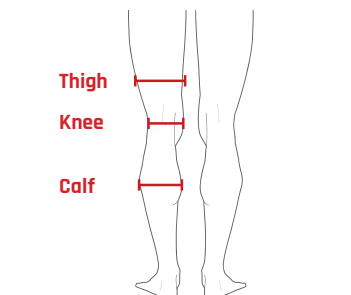

Product code	BACK PROTECTORS	Measurement	Ladies M	S	M	L	XL	
FF1024	Pro Sub 4K	Waist to shoulder	-	36cm - 41cm	41cm - 46cm	46cm - 50cm	50cm - 53cm	-
FF1042	Pro L2K Dynamic	Waist to shoulder	41cm - 46cm	41cm - 46cm	47cm - 51cm	50cm - 55cm	-	-
FF1054	FreeLite	Waist to shoulder	-	32cm - 37cm	37cm - 41cm	41cm - 44cm	-	-
	UPPER BODY	Measurement	XS	S	M	L	XL	
FF20132	EX-K Harness Adventure	Torso length	-	39cm - 43cm	43cm - 47cm	47cm - 50cm	-	-
FF20122	EX-K Harness Flite +	Torso length	-	39cm - 43cm	43cm - 47cm	47cm - 50cm	-	-
FF20112	EX-K Harness Flite	Torso length	-	39cm - 43cm	43cm - 47cm	47cm - 50cm	-	-
FF40041	Rib Protector V2	Age	-	13 - 14 years	15 - 21 years	21 + years	-	-
		Chest	-	79cm - 83cm	84cm - 94cm	95cm - 104cm	-	-
		Measurement		S/M	S/M	L/XL	L/XL	
FF40131	Elite Chest Protector	Chest	-	94cm - 105cm	94cm - 105cm	106cm - 118cm	106cm - 118cm	-
	LIMB PROTECTORS	Measurement	XS	S	M	L	XL	
FF3114/FF3124	Pro Tube X-V 1 & 2	Elbow/Knee joint	-	25cm - 30cm	31cm - 40cm	41cm +	-	-
FF7400/FF7410	Sport Tube 1 & 2	Elbow/Knee joint	-	25cm - 30cm	31cm - 40cm	41cm +	-	-
FF2014	EX-K Arm Protector	Elbow joint	-	> 30cm	31cm - 35cm	35cm +	-	-
	ARMoured CLOTHING	Measurement	XS	S	M	L	XL / XXL	
FF3036/FF3046	Pro Shirt X-V 1 & 2	Chest	-	89cm - 99cm	100cm - 111cm	114cm - 122cm	124cm - 134cm	-
FF3109/FF3129	Pro Jacket X-V 1 & 2	Chest	-	94cm - 104cm	107cm - 117cm	119cm - 127cm	129cm - 137cm	-
FF3049/FF3059	Pro Vest X-V 1 & 2	Chest	-	89cm - 99cm	100cm - 111cm	114cm - 122cm	124cm - 134cm	-
FF30441/FF30442	Pro Pants X-V 1 & 2	Waist	-	76cm - 84cm	86cm - 94cm	96cm - 104cm	107cm - 114cm	-
FF30401/FF30402	Pro Shorts X-V 1 & 2	Waist	-	76cm - 84cm	86cm - 94cm	96cm - 104cm	107cm - 114cm	-
		Measurement	XS	S	M	L	XL	
FF7100/FF7110	Sport Shirt 1 & 2	Chest	81cm - 89cm	91cm - 99cm	100cm - 111cm	114cm - 122cm	124cm - 132cm	-
FF7200/FF7210	Sport Jacket 1 & 2	Chest	81cm - 89cm	91cm - 99cm	100cm - 111cm	114cm - 122cm	124cm - 132cm	-
FF7300/FF7310	Sport Pants 1 & 2	Waist	66cm - 74cm	76cm - 84cm	86cm - 94cm	96cm - 104cm	107cm - 114cm	-
		Measurement	XS	S	M	L	XL	XXL
FF3010	Contact Shorts	Waist	-	69cm - 76cm	79cm - 81cm	84cm - 86cm	89cm - 91cm	94cm - 96cm
	CLIMATE CONTROL	Measurement	XS	S	M	L	XL	XXL
FF6041	Tech 2 Base Layer Shirt	Chest	74cm - 79cm	81cm - 89cm	91cm - 99cm	102cm - 109cm	112cm - 119cm	-
FF6043	Tech 2 Base Layer Pants	Waist	66cm - 74cm	76cm - 84cm	86cm - 94cm	97cm - 104cm	107cm - 114cm	-
FF6044	Tech 2 Base Layer Balaclava	Universal	One size	One size	One size	One size	One size	One size
FF6045	Tech 2 Base Layer Neck Tube	Universal	One size	One size	One size	One size	One size	One size
FF5021	Tornado Advance Shirt	Chest	79cm - 84cm	86cm - 91cm	94cm - 99cm	102cm - 107cm	109cm - 114cm	117cm - 122cm
FF5022	Tornado Advance Pants	Waist	61cm - 69cm	71cm - 79cm	81cm - 86cm	89cm - 96cm	99cm - 107cm	109cm - 117cm
FF5023	Tornado Advance Balaclava	Universal	One size	One size	One size	One size	One size	One size
FF5024	Tornado Advance Neck Warmer	Universal	One size	One size	One size	One size	One size	One size
FF5025	Tornado Advance Gloves	Palm size	-	18cm	19cm - 20cm	21cm - 23cm	24cm - 25cm	-

PLEASE NOTE: These sizings are for guidance only. Forcefield always recommend that you are professionally sized to ensure correct fitting.