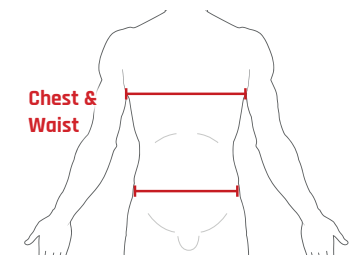

Product code	BACK PROTECTORS	Measurement	Ladies M	S	M	L	XL	
FF1024	Pro Sub 4K	Waist to shoulder	-	36cm - 41cm	41cm - 46cm	46cm - 50cm	50cm - 53cm	-
FF1042	Pro L2K Dynamic	Waist to shoulder	41cm - 46cm	41cm - 46cm	47cm - 51cm	50cm - 55cm	-	-
FF1054	FreeLite	Waist to shoulder	-	32cm - 37cm	37cm - 41cm	41cm - 44cm	-	-
	UPPER BODY	Measurement	XS	S	M	L	XL	
FF20132	EX-K Harness Adventure	Torso length	-	39cm - 43cm	43cm - 47cm	47cm - 50cm	-	-
FF20122	EX-K Harness Flite +	Torso length	-	39cm - 43cm	43cm - 47cm	47cm - 50cm	-	-
FF20112	EX-K Harness Flite	Torso length	-	39cm - 43cm	43cm - 47cm	47cm - 50cm	-	-
FF40041	Rib Protector V2	Age	-	13 - 14 years	15 - 21 years	21 + years	-	-
		Chest	-	79cm - 83cm	84cm - 94cm	95cm - 104cm	-	-
		Measurement		S/M	S/M	L/XL	L/XL	
FF40131	Elite Chest Protector	Chest	-	94cm - 105cm	94cm - 105cm	106cm - 118cm	106cm - 118cm	-
	LIMB PROTECTORS	Measurement	XS	S	M	L	XL	
FF3114/FF3124	Pro Tube X-V 1 & 2	Elbow/Knee joint	-	25cm - 30cm	31cm - 40cm	41cm +	-	-
FF7400/FF7410	Sport Tube 1 & 2	Elbow/Knee joint	-	25cm - 30cm	31cm - 40cm	41cm +	-	-
FF2014	EX-K Arm Protector	Elbow joint	-	> 30cm	31cm - 35cm	35cm +	-	-
	ARMoured CLOTHING	Measurement	XS	S	M	L	XL / XXL	
FF3036/FF3046	Pro Shirt X-V 1 & 2	Chest	-	89cm - 99cm	100cm - 111cm	114cm - 122cm	124cm - 134cm	-
FF3109/FF3129	Pro Jacket X-V 1 & 2	Chest	-	94cm - 104cm	107cm - 117cm	119cm - 127cm	129cm - 137cm	-
FF3049/FF3059	Pro Vest X-V 1 & 2	Chest	-	89cm - 99cm	100cm - 111cm	114cm - 122cm	124cm - 134cm	-
FF30441/FF30442	Pro Pants X-V 1 & 2	Waist	-	76cm - 84cm	86cm - 94cm	96cm - 104cm	107cm - 114cm	-
FF30401/FF30402	Pro Shorts X-V 1 & 2	Waist	-	76cm - 84cm	86cm - 94cm	96cm - 104cm	107cm - 114cm	-
		Measurement	XS	S	M	L	XL	
FF7100/FF7110	Sport Shirt 1 & 2	Chest	81cm - 89cm	91cm - 99cm	100cm - 111cm	114cm - 122cm	124cm - 132cm	-
FF7200/FF7210	Sport Jacket 1 & 2	Chest	81cm - 89cm	91cm - 99cm	100cm - 111cm	114cm - 122cm	124cm - 132cm	-
FF7300/FF7310	Sport Pants 1 & 2	Waist	66cm - 74cm	76cm - 84cm	86cm - 94cm	96cm - 104cm	107cm - 114cm	-
		Measurement	XS	S	M	L	XL	XXL
FF3010	Contact Shorts	Waist	-	69cm - 76cm	79cm - 81cm	84cm - 86cm	89cm - 91cm	94cm - 96cm
	CLIMATE CONTROL	Measurement	XS	S	M	L	XL	XXL
FF6041	Tech 2 Base Layer Shirt	Chest	74cm - 79cm	81cm - 89cm	91cm - 99cm	102cm - 109cm	112cm - 119cm	-
FF6043	Tech 2 Base Layer Pants	Waist	66cm - 74cm	76cm - 84cm	86cm - 94cm	97cm - 104cm	107cm - 114cm	-
FF6044	Tech 2 Base Layer Balaclava	Universal	One size	One size	One size	One size	One size	One size
FF6045	Tech 2 Base Layer Neck Tube	Universal	One size	One size	One size	One size	One size	One size
FF5021	Tornado Advance Shirt	Chest	79cm - 84cm	86cm - 91cm	94cm - 99cm	102cm - 107cm	109cm - 114cm	117cm - 122cm
FF5022	Tornado Advance Pants	Waist	61cm - 69cm	71cm - 79cm	81cm - 86cm	89cm - 96cm	99cm - 107cm	109cm - 117cm
FF5023	Tornado Advance Balaclava	Universal	One size	One size	One size	One size	One size	One size
FF5024	Tornado Advance Neck Warmer	Universal	One size	One size	One size	One size	One size	One size
FF5025	Tornado Advance Gloves	Palm size	-	18cm	19cm - 20cm	21cm - 23cm	24cm - 25cm	-

PLEASE NOTE: These sizings are for guidance only. Forcefield always recommend that you are professionally sized to ensure correct fitting.